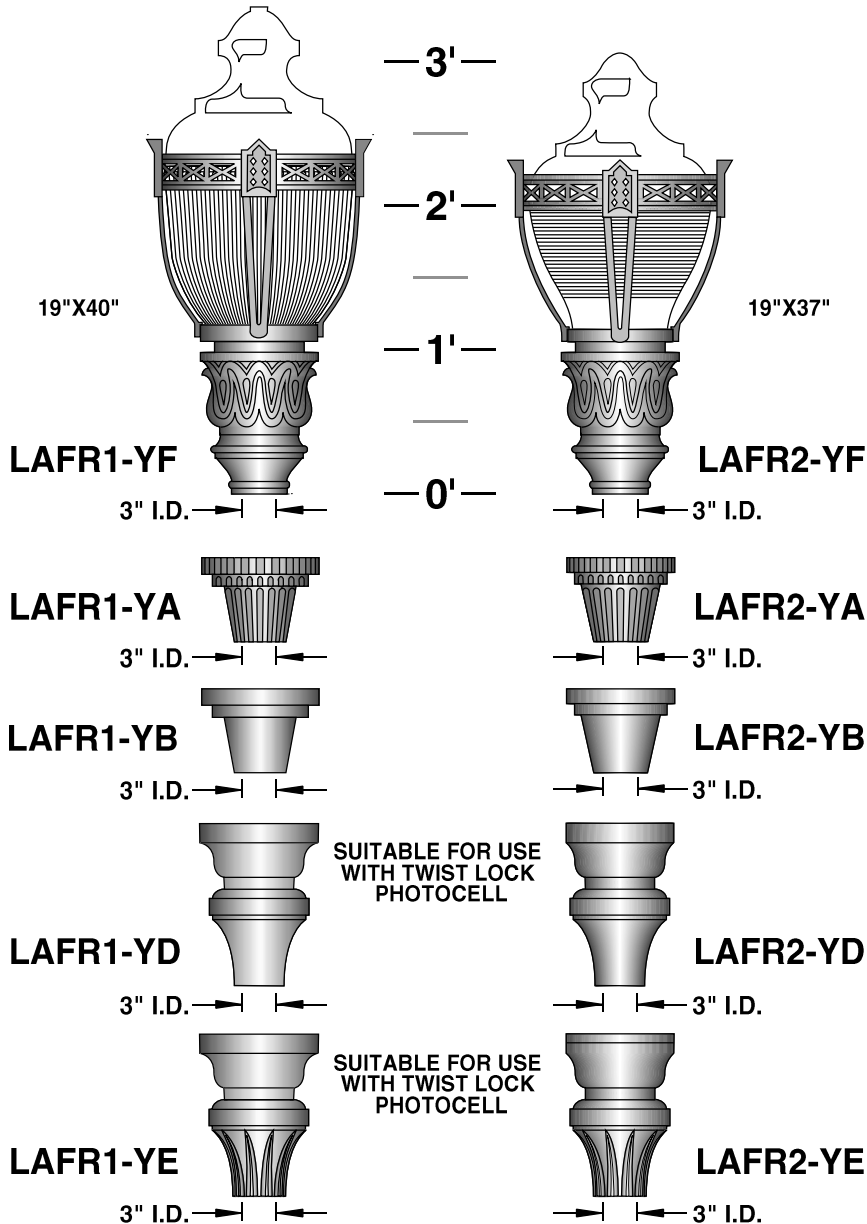

## PRISMATIC POLYCARBONATE REFRACTOR PROVIDED WITH CAST ALUMINUM ENCLOSURE AND FITTER

BALLASTS ARE H.P.F. / C.W.A. AUTOTRANSFORMER, -20° STARTING TEMPERATURE

	METAL HALIDE	HIGH PRESSURE SODIUM	MERCURY VAPOR	INC. TO 200W.	FOR FLUOR. LAMPS CONSULT FACTORY
LAFR1	LAFR2	50W.	50W.	50W.	
		70W.	70W.	75W.	
		100W.	100W.	100W.	
		175W.	150W.	175W.	
		250W.	250W.	250W.	

BRASS FINIAL  BF

ORNAMENTAL FINIAL  PF

HOUSE SIDE SHIELD  HS90°  
90°, 135°, 180° HS135°  
HS180°

STANDARD REFRACTOR: CLEAR PRISMATIC POLYCARBONATE.....CP

TYPE II LIGHT DISTRIBUTION.....II (LAER2 ONLY)

TYPE III LIGHT DISTRIBUTION.....III (LAER1 ONLY)

SCALE: 1/4"=1'-0"

14  
13  
12  
11  
10  
9  
8  
7  
6  
5  
4  
3  
2  
1  
0

A

B

C

D

E

16  
15  
14  
13  
12  
11  
10  
9  
8  
7  
6  
5  
4  
3  
2  
1  
0