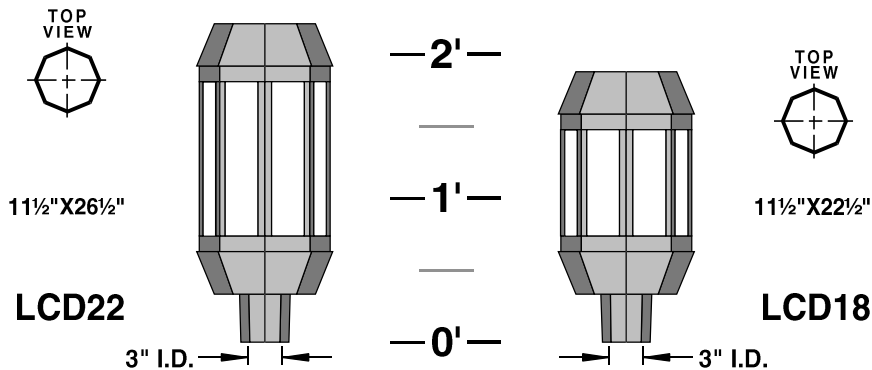

LUMINAIRE ACCESSORIES

(SPECIFY AS SUFFIX TO LUMINAIRE NO.)

LB-19

CAST ALUMINUM CONSTRUCTION. LUMINAIRE PROVIDED WITH ACRYLIC OR POLYCARBONATE LENSES

BALLASTS ARE H.P.F. / C.W.A. AUTOTRANSFORMER, -20° STARTING TEMPERATURE

INTERNAL LOUVER

IL

WIDE ANGLE LOUVER SYSTEM (LCD30 ONLY)

OPT

PRISMATIC GLASS REFRACTOR TYPE III TYPE V

PG-III
PG-V

GLASS CHIMNEY CLEAR OR ¾ FROSTED

GCC
GCF