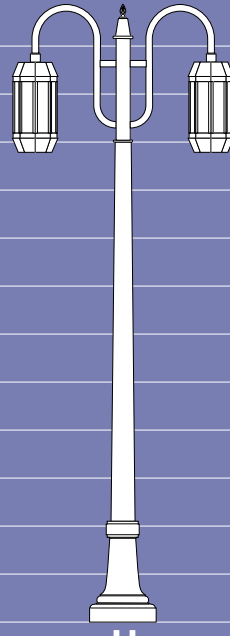

TYPE III (HORIZONTAL LAMP).....HR-III
TYPE V (HORIZONTAL LAMP).....HR-V

HOUSE SIDE SHIELD 90°.....HS90°
135°.....HS135°
180°.....HS180°

PHOTO CELL + VOLTAGE (EXAMPLE: PC120V).....PC+V

SINGLE FUSE (120V., 277V.).....SF

A

B

C

D

E

16
15
14
13
12
11
10
9
8
7
6
5
4
3
2
1
0

F

G

H

I

FT.

- A. 17M-9040-9'/LCD30/PT/BALLAST/ACCESSORIES/FINISH
- B. 4-1030T-8'/LCD18-CA/PT/BALLAST/ACCESSORIES/FINISH
- C. 3-1060-10'/LCD22-WA/PT/BALLAST/ACCESSORIES/FINISH
- D. 23-1030C-11'/LCD30-OP/PT/BALLAST/ACCESSORIES/FINISH
- E. WS/LCD22-CP/XBC-WM/BALLAST/ACCESSORIES/FINISH

- F. 16-1040-9'/LCD30-WA/XAM-2-180/BALLAST/ACCESSORIES/FINISH
- G. 22-1050C-10'/LCD30/XBE-2-180/BALLAST/ACCESSORIES/FINISH
- H. 75-1046T-10'/LCD22-CA/XPJ-2-180/BALLAST/ACCESSORIES/FINISH
- I. WS/LCD18-CP/XBY-WM/BALLAST/ACCESSORIES/FINISH