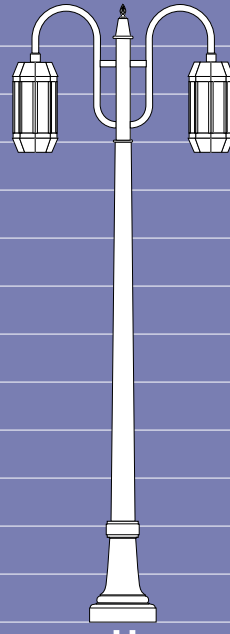

TYPE III (HORIZONTAL LAMP).....HR-III
TYPE V (HORIZONTAL LAMP).....HR-V

HOUSE SIDE SHIELD 90°.....HS90°
135°.....HS135°
180°.....HS180°

PHOTO CELL + VOLTAGE (EXAMPLE: PC120V).....PC+V

SINGLE FUSE (120V., 277V.).....SF

A

B

C

D

E

16
15
14
13
12
11
10
9
8
7
6
5
4
3
2
1
0

F

G

H

I

FT.

- A. 17M-9040-9'/LCD30/PT/BALLAST/ACCESSORIES/FINISH
- B. 4-1030T-8'/LCD18-CA/PT/BALLAST/ACCESSORIES/FINISH
- C. 3-1060-10'/LCD22-WA/PT/BALLAST/ACCESSORIES/FINISH
- D. 23-1030C-11'/LCD30-OP/PT/BALLAST/ACCESSORIES/FINISH
- E. WS/LCD22-CP/XBC-WM/BALLAST/ACCESSORIES/FINISH

- F. 16-1040-9'/LCD30-WA/XAM-2-180/BALLAST/ACCESSORIES/FINISH
- G. 22-1050C-10'/LCD30/XBE-2-180/BALLAST/ACCESSORIES/FINISH
- H. 75-1046T-10'/LCD22-CA/XPJ-2-180/BALLAST/ACCESSORIES/FINISH
- I. WS/LCD18-CP/XBY-WM/BALLAST/ACCESSORIES/FINISH