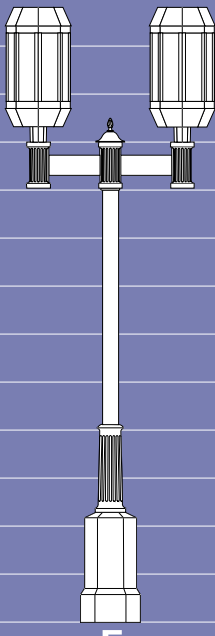

TYPE III (HORIZONTAL LAMP).....HR-III
TYPE V (HORIZONTAL LAMP).....HR-V

HOUSE SIDE SHIELD 90°.....HS90°
135°.....HS135°
180°.....HS180°

PHOTO CELL + VOLTAGE (EXAMPLE: PC120V).....PC+V

SINGLE FUSE (120V., 277V.).....SF

A

B

C

D

E

16
15
14
13
12
11
10
9
8
7
6
5
4
3
2
1
0

F

G

H

I

FT.

- A. 17M-9040-9'/LCD30/PT/BALLAST/ACCESSORIES/FINISH
- B. 4-1030T-8'/LCD18-CA/PT/BALLAST/ACCESSORIES/FINISH
- C. 3-1060-10'/LCD22-WA/PT/BALLAST/ACCESSORIES/FINISH
- D. 23-1030C-11'/LCD30-OP/PT/BALLAST/ACCESSORIES/FINISH
- E. WS/LCD22-CP/XBC-WM/BALLAST/ACCESSORIES/FINISH

- F. 16-1040-9'/LCD30-WA/XAM-2-180/BALLAST/ACCESSORIES/FINISH
- G. 22-1050C-10'/LCD30/XBE-2-180/BALLAST/ACCESSORIES/FINISH
- H. 75-1046T-10'/LCD22-CA/XPJ-2-180/BALLAST/ACCESSORIES/FINISH
- I. WS/LCD18-CP/XBY-WM/BALLAST/ACCESSORIES/FINISH