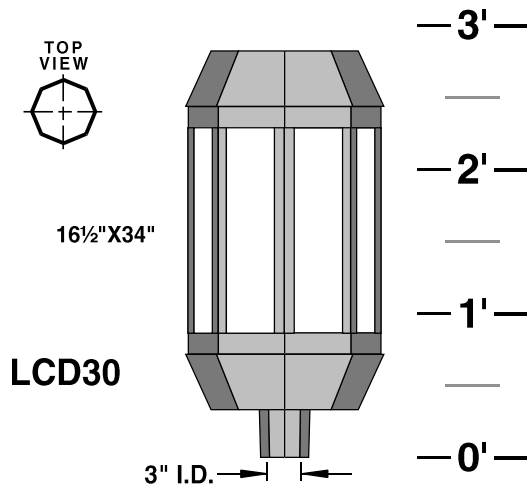

LUMINAIRE ACCESSORIES

(SPECIFY AS SUFFIX TO LUMINAIRE NO.)

LB-19

CAST ALUMINUM CONSTRUCTION. LUMINAIRE PROVIDED WITH ACRYLIC OR POLYCARBONATE LENSES

BALLASTS ARE H.P.F. / C.W.A. AUTOTRANSFORMER, -20° STARTING TEMPERATURE

INTERNAL LOUVER

IL

WIDE ANGLE LOUVER SYSTEM (LCD30 ONLY)

OPT

PRISMATIC GLASS REFRACTOR TYPE III TYPE V

PG-III
PG-V

GLASS CHIMNEY CLEAR OR 3/4 FROSTED

GCC
GCF

DOUBLE FUSE (208V., 240V., 480V.).....DF

sun valley
LIGHTING

660 WEST AVENUE O, PALMDALE, CA 93551
(661) 233-2000
FAX (661) 233-2001
www.sunvalleylighting.com

LCD

SCALE: 1/4"=1'-0"

14
13
12
11
10
9
8
7
6
5
4
3
2
1
0