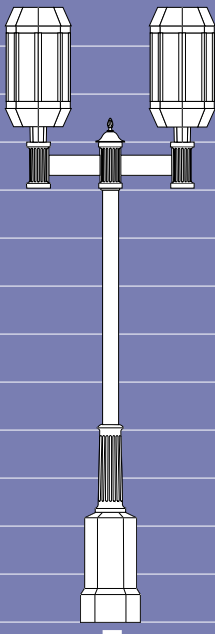

TYPE III (HORIZONTAL LAMP).....HR-III
TYPE V (HORIZONTAL LAMP).....HR-V

HOUSE SIDE SHIELD 90°.....HS90°
135°.....HS135°
180°.....HS180°

PHOTO CELL + VOLTAGE (EXAMPLE: PC120V).....PC+V

SINGLE FUSE (120V., 277V.).....SF

A

B

C

D

E

16
15
14
13
12
11
10
9
8
7
6
5
4
3
2
1
0

F

G

H

I

FT.

- A. 17M-9040-9'/LCD30/PT/BALLAST/ACCESSORIES/FINISH
- B. 4-1030T-8'/LCD18-CA/PT/BALLAST/ACCESSORIES/FINISH
- C. 3-1060-10'/LCD22-WA/PT/BALLAST/ACCESSORIES/FINISH
- D. 23-1030C-11'/LCD30-OP/PT/BALLAST/ACCESSORIES/FINISH
- E. WS/LCD22-CP/XBC-WM/BALLAST/ACCESSORIES/FINISH

- F. 16-1040-9'/LCD30-WA/XAM-2-180/BALLAST/ACCESSORIES/FINISH
- G. 22-1050C-10'/LCD30/XBE-2-180/BALLAST/ACCESSORIES/FINISH
- H. 75-1046T-10'/LCD22-CA/XPJ-2-180/BALLAST/ACCESSORIES/FINISH
- I. WS/LCD18-CP/XBY-WM/BALLAST/ACCESSORIES/FINISH