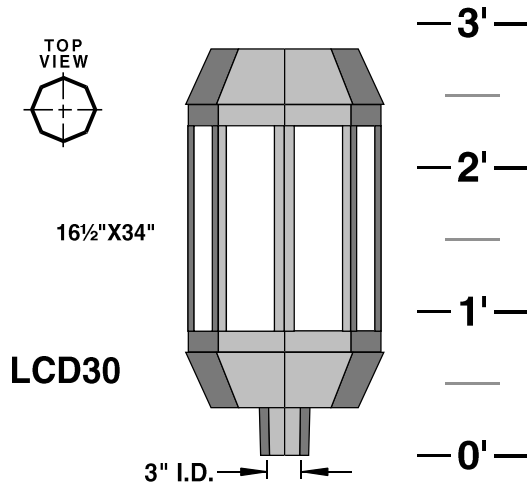

LUMINAIRE ACCESSORIES

(SPECIFY AS SUFFIX TO LUMINAIRE NO.)

LB-19

CAST ALUMINUM CONSTRUCTION. LUMINAIRE PROVIDED WITH ACRYLIC OR POLYCARBONATE LENSES

BALLASTS ARE H.P.F. / C.W.A. AUTOTRANSFORMER, -20° STARTING TEMPERATURE

INTERNAL LOUVER

IL

WIDE ANGLE LOUVER SYSTEM (LCD30 ONLY)

OPT

PRISMATIC GLASS REFRACTOR TYPE III TYPE V

PG-III
PG-V

GLASS CHIMNEY CLEAR OR ¾ FROSTED

GCC
GCF

DOUBLE FUSE (208V., 240V., 480V.).....DF

sun valley
LIGHTING

660 WEST AVENUE O, PALMDALE, CA 93551
(661) 233-2000
FAX (661) 233-2001
www.sunvalleylighting.com

LCD

SCALE: 1/4"=1'-0"

14
13
12
11
10
9
8
7
6
5
4
3
2
1
0