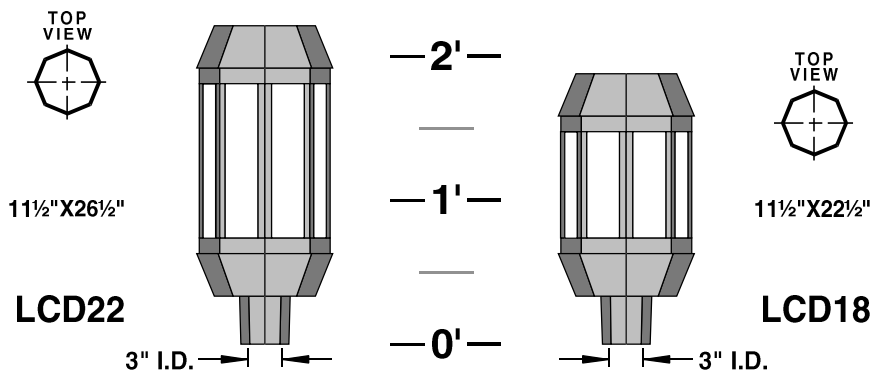

LUMINAIRE ACCESSORIES

(SPECIFY AS SUFFIX TO LUMINAIRE NO.)

LB-19

CAST ALUMINUM CONSTRUCTION. LUMINAIRE PROVIDED WITH ACRYLIC OR POLYCARBONATE LENSES

BALLASTS ARE H.P.F. / C.W.A. AUTOTRANSFORMER, -20° STARTING TEMPERATURE