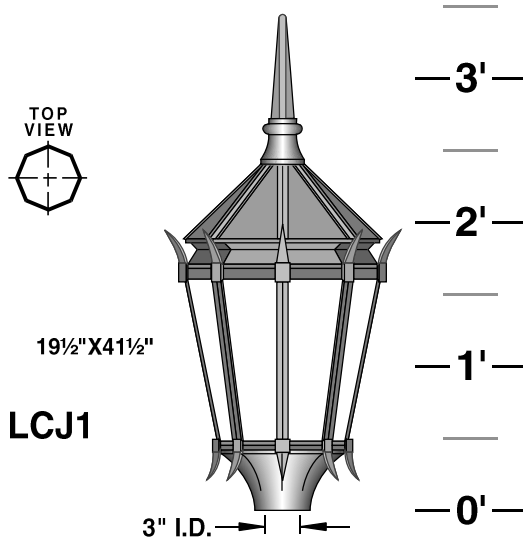

# LUMINAIRE ACCESSORIES

(SPECIFY AS SUFFIX TO LUMINAIRE NO.)

LCJ

**CAST ALUMINUM CONSTRUCTION. LUMINAIRE PROVIDED WITH ACRYLIC OR POLYCARBONATE LENSES**

**BALLASTS ARE H.P.F. / C.W.A. AUTOTRANSFORMER, -20° STARTING TEMPERATURE**

U.L. Listed for wet location

INTERNAL LOUVER

IL

WIDE ANGLE LOUVER SYSTEM (LCJ1 ONLY)

OPT

PRISMATIC GLASS REFRACTOR TYPE III TYPE V

PG-III  
PG-V

GLASS CHIMNEY CLEAR OR 3/4 FROSTED

SCALE: 1/4"=1'-0"

14  
13  
12  
11  
10  
9  
8  
7  
6  
5  
4  
3  
2  
1  
0

16  
15  
14  
13  
12  
11  
10  
9  
8  
7  
6  
5  
4  
3  
2  
1  
0

- A. 34-1080C-9/LCJ1-CP/PT/BALLAST/ACCESSORIES/FINISH
- B. 4M-4030-10/LCJ2/PT/BALLAST/ACCESSORIES/FINISH
- C. 23-1060-11/LCJ1-CA/PT/BALLAST/ACCESSORIES/FINISH
- D. 75-7040-11/LCJ2-WP/PT/BALLAST/ACCESSORIES/FINISH
- E. WS/LCJ2-WA/XBY-WM/BALLAST/ACCESSORIES/FINISH