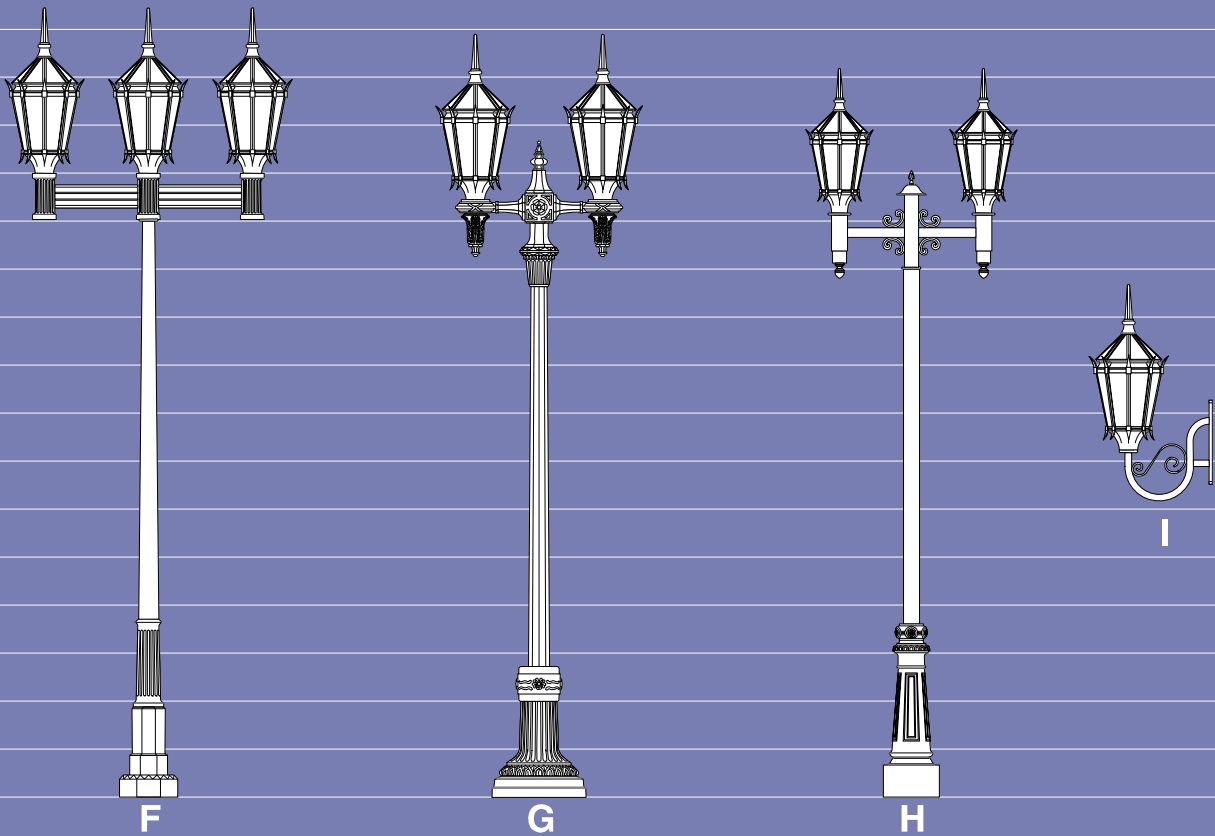

**REFLECTOR OPTIONS**

- TYPE III (HORIZONTAL LAMP).....HR-III
- TYPE V (HORIZONTAL LAMP).....HR-V

- HOUSE SIDE SHIELD 90°.....HS90°
- 135°.....HS135°
- 180°.....HS180°

PHOTO CELL + VOLTAGE (EXAMPLE: PC120V).....PC+V

SINGLE FUSE (120V., 277V.).....SF

DOUBLE FUSE (208V., 240V., 480V.).....DF

**sun valley**  
LIGHTING

660 WEST AVENUE O, PALMDALE, CA 93551  
(661) 233-2000  
FAX (661) 233-2001  
www.sunvalleylighting.com

SCALE: 1/4"=1'-0"

14  
13  
12  
11  
10  
9  
8  
7  
6  
5  
4  
3  
2  
1  
0

16  
15  
14  
13  
12  
11  
10  
9  
8  
7  
6  
5  
4  
3  
2  
1  
0

- A. 34-1080C-9/LCJ1-CP/PT/BALLAST/ACCESSORIES/FINISH
- B. 4M-4030-10/LCJ2/PT/BALLAST/ACCESSORIES/FINISH
- C. 23-1060-11/LCJ1-CA/PT/BALLAST/ACCESSORIES/FINISH
- D. 75-7040-11/LCJ2-WP/PT/BALLAST/ACCESSORIES/FINISH
- E. WS/LCJ2-WA/XBY-WM/BALLAST/ACCESSORIES/FINISH

- F. 10-1035T-12/LCJ1-CP/XAX-4-90/BALLAST/ACCESSORIES/FINISH
- G. 28-1058C-10/LCJ1-WP/XAP-2-180/BALLAST/ACCESSORIES/FINISH
- H. 18M-1040-11/LCJ2/XAJ-2-180/BALLAST/ACCESSORIES/FINISH
- I. WS/LCJ1-WA/XBJ-WM/BALLAST/ACCESSORIES/FINISH