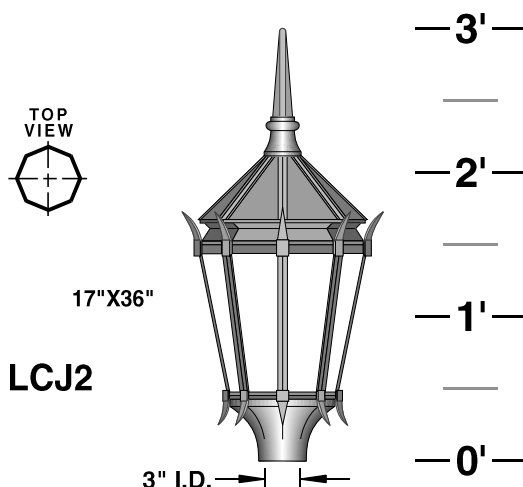

# LUMINAIRE ACCESSORIES

(SPECIFY AS SUFFIX TO LUMINAIRE NO.)

LCJ

**CAST ALUMINUM CONSTRUCTION. LUMINAIRE PROVIDED WITH ACRYLIC OR POLYCARBONATE LENSES**

**BALLASTS ARE H.P.F. / C.W.A. AUTOTRANSFORMER, -20° STARTING TEMPERATURE**

U.L. Listed for wet location

INTERNAL LOUVER

IL

WIDE ANGLE LOUVER SYSTEM (LCJ1 ONLY)

OPT

PRISMATIC GLASS REFRACTOR TYPE III TYPE V

PG-III  
PG-V

GLASS CHIMNEY CLEAR OR 3/4 FROSTED

SCALE: 1/4"=1'-0"

14  
13  
12  
11  
10  
9  
8  
7  
6  
5  
4  
3  
2  
1  
0

16  
15  
14  
13  
12  
11  
10  
9  
8  
7  
6  
5  
4  
3  
2  
1  
0

- A. 34-1080C-9/LCJ1-CP/PT/BALLAST/ACCESSORIES/FINISH
- B. 4M-4030-10/LCJ2/PT/BALLAST/ACCESSORIES/FINISH
- C. 23-1060-11/LCJ1-CA/PT/BALLAST/ACCESSORIES/FINISH
- D. 75-7040-11/LCJ2-WP/PT/BALLAST/ACCESSORIES/FINISH
- E. WS/LCJ2-WA/XBY-WM/BALLAST/ACCESSORIES/FINISH