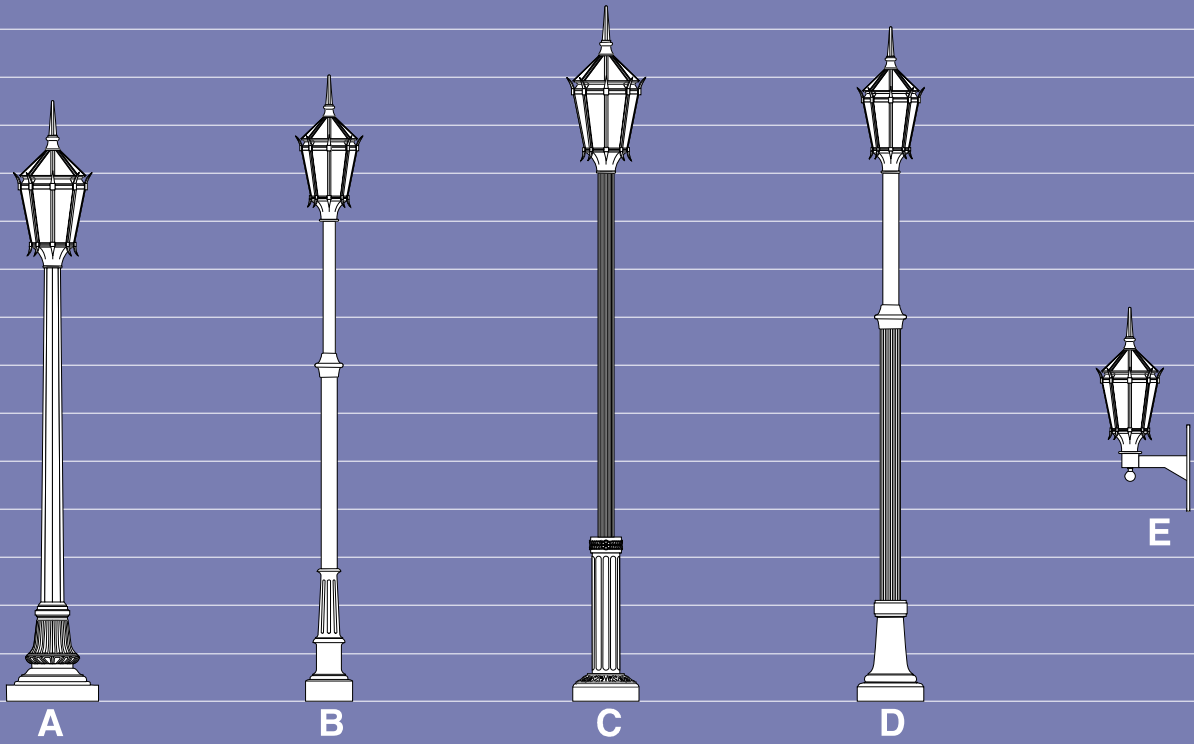

**REFLECTOR OPTIONS**

- TYPE III (HORIZONTAL LAMP).....HR-III
- TYPE V (HORIZONTAL LAMP).....HR-V

- HOUSE SIDE SHIELD 90°.....HS90°
- 135°.....HS135°
- 180°.....HS180°

PHOTO CELL + VOLTAGE (EXAMPLE: PC120V).....PC+V

SINGLE FUSE (120V., 277V.).....SF

DOUBLE FUSE (208V., 240V., 480V.).....DF

**sun valley**  
LIGHTING

660 WEST AVENUE O, PALMDALE, CA 93551  
(661) 233-2000  
FAX (661) 233-2001  
www.sunvalleylighting.com

SCALE: 1/4"=1'-0"

14  
13  
12  
11  
10  
9  
8  
7  
6  
5  
4  
3  
2  
1  
0

16  
15  
14  
13  
12  
11  
10  
9  
8  
7  
6  
5  
4  
3  
2  
1  
0

- A. 34-1080C-9/LCJ1-CP/PT/BALLAST/ACCESSORIES/FINISH
- B. 4M-4030-10/LCJ2/PT/BALLAST/ACCESSORIES/FINISH
- C. 23-1060-11/LCJ1-CA/PT/BALLAST/ACCESSORIES/FINISH
- D. 75-7040-11/LCJ2-WP/PT/BALLAST/ACCESSORIES/FINISH
- E. WS/LCJ2-WA/XBY-WM/BALLAST/ACCESSORIES/FINISH