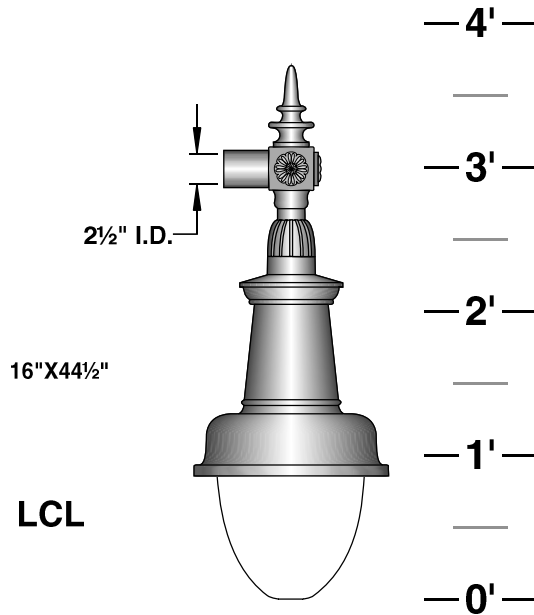

LUMINAIRE ACCESSORIES

LC-29

(SPECIFY AS SUFFIX TO LUMINAIRE NO.)

CAST ALUMINUM CONSTRUCTION. LUMINAIRE PROVIDED WITH ACRYLIC OR POLYCARBONATE DIFFUSER

BALLASTS ARE H.P.F. / C.W.A. AUTOTRANSFORMER, -20° STARTING TEMPERATURE

METAL HALIDE	HIGH PRESSURE SODIUM	MERCURY VAPOR	FOR FLUOR. LAMPS CONSULT FACTORY
50W.	50W.	50W.	INC. TO 200W.
70W.	70W.	75W.	
100W.	100W.	100W.	
175W.	150W.	175W.	
250W.	250W.	250W.	

PRISMATIC GLASS REFRACTOR TYPE III TYPE V

PG-III
PG-V

3/4" IPS STEM MOUNT AND SWIVEL CANOPY (6'-0" MAX.)

SM

CHAIN MOUNTED (4'-0" MAX.)

CM

STANDARD DIFFUSER: CLEAR LINEAR PRISMATIC POLYCARBONATE DIFFUSER

OPTIONS:

CLEAR SMOOTH ACRYLIC.....CA
 OPAL SMOOTH ACRYLIC.....WA
 CLEAR SMOOTH POLYCARBONATE.....CP
 OPAL SMOOTH POLYCARBONATE.....WP
 HORIZONTAL REFLECTOR TYPE III.....HR-III