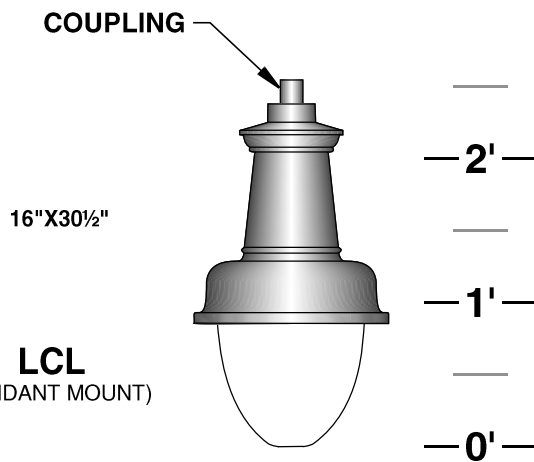

LUMINAIRE ACCESSORIES

LC-29

(SPECIFY AS SUFFIX TO LUMINAIRE NO.)

CAST ALUMINUM CONSTRUCTION. LUMINAIRE PROVIDED WITH ACRYLIC OR POLYCARBONATE DIFFUSER

BALLASTS ARE H.P.F. / C.W.A. AUTOTRANSFORMER, -20° STARTING TEMPERATURE

METAL HALIDE	HIGH PRESSURE SODIUM	MERCURY VAPOR	FOR FLUOR. LAMPS CONSULT FACTORY
50W.	50W.	50W.	INC. TO 200W.
70W.	70W.	75W.	
100W.	100W.	100W.	
175W.	150W.	175W.	
250W.	250W.	250W.	

PRISMATIC GLASS REFRACTOR TYPE III TYPE V

PG-III
PG-V

3/4" IPS STEM MOUNT AND SWIVEL CANOPY (6'-0" MAX.)

SM

CHAIN MOUNTED (4'-0" MAX.)

CM

STANDARD DIFFUSER: CLEAR LINEAR PRISMATIC POLYCARBONATE DIFFUSER

OPTIONS:

CLEAR SMOOTH ACRYLIC.....CA
 OPAL SMOOTH ACRYLIC.....WA
 CLEAR SMOOTH POLYCARBONATE.....CP
 OPAL SMOOTH POLYCARBONATE.....WP
 HORIZONTAL REFLECTOR TYPE III.....HR-III