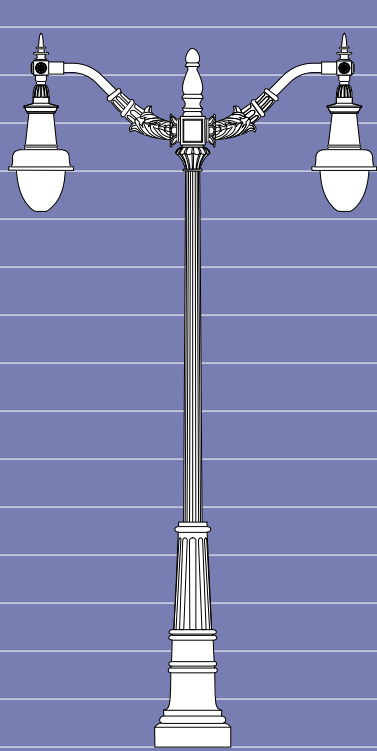

METAL HALIDE	HIGH PRESSURE SODIUM	MERCURY VAPOR	FOR FLUOR. LAMPS CONSULT FACTORY
50W.	50W.	50W.	INC. TO 200W.
70W.	70W.	75W.	
100W.	100W.	100W.	
175W.	150W.	175W.	
250W.	250W.	250W.	

PRISMATIC GLASS REFRACTOR TYPE III TYPE V

PG-III
PG-V

3/4" IPS STEM MOUNT AND SWIVEL CANOPY (6'-0" MAX.)

SM

CHAIN MOUNTED (4'-0" MAX.)

CM

STANDARD DIFFUSER: CLEAR LINEAR PRISMATIC POLYCARBONATE DIFFUSER

OPTIONS:

CLEAR SMOOTH ACRYLIC.....CA
 OPAL SMOOTH ACRYLIC.....WA
 CLEAR SMOOTH POLYCARBONATE.....CP
 OPAL SMOOTH POLYCARBONATE.....WP
 HORIZONTAL REFLECTOR TYPE III.....HR-III

HORIZONTAL REFLECTOR TYPE V.....HR-V

HOUSE SIDE SHIELD 90°.....HS90°
 135°.....HS135°
 180°.....HS180°

PHOTO CELL + VOLTAGE (EXAMPLE: PC120V).....PC+V

SINGLE FUSE (120V., 277V.).....SF

DOUBLE FUSE (208V., 240V., 480V.).....DF

16
15
14
13
12
11
10
9
8
7
6
5
4
3
2
1
0

F

G

H

I

FT.

- A. 10-1030T-10/LCL-CA/XBC-1/BALLAST/ACCESSORIES/FINISH
- B. 16-1040-11/LCL-CP/XPM-1/BALLAST/ACCESSORIES/FINISH
- C. 40-1035T-10/LCL-WA/XPR-1/BALLAST/ACCESSORIES/FINISH
- D. 13-1058C-10/LCL-WP/XAN-1/BALLAST/ACCESSORIES/FINISH
- E. WS/LCL/XPC-WM/BALLAST/ACCESSORIES/FINISH