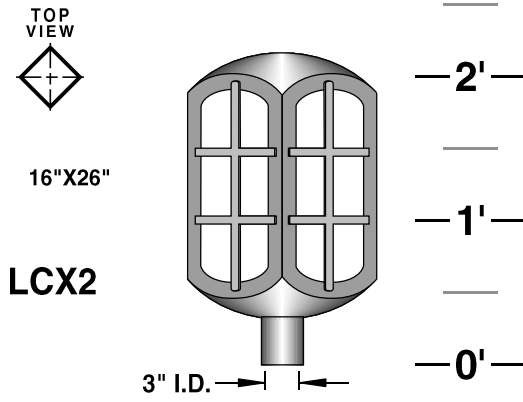

(SPECIFY AS SUFFIX TO LUMINAIRE NO.)

**CAST ALUMINUM CONSTRUCTION. LUMINAIRE PROVIDED WITH ACRYLIC OR POLYCARBONATE LENSES**

**BALLASTS ARE H.P.F. / C.W.A. AUTOTRANSFORMER, -20° STARTING TEMPERATURE**

LCX1	LCX2	METAL HALIDE	HIGH PRESSURE SODIUM	MERCURY VAPOR	FOR FLUOR. LAMPS CONSULT FACTORY
		50W.	50W.	50W.	INC. TO 200W.
	70W.	70W.	75W.		
	100W.	100W.	100W.		
	175W.	150W.	175W.		
	250W.	250W.	250W.		

U.L. Listed for wet location

INTERNAL LOUVER

IL

WIDE ANGLE LOUVER SYSTEM (LCX1 ONLY)

OPT

PRISMATIC GLASS REFRACTOR TYPE III TYPE V

PG-III PG-V

GLASS CHIMNEY CLEAR OR 3/4 FROSTED

HOUSE SIDE SHIELD 90°.....HS90°  
 135°.....HS135°  
 180°.....HS180°

PHOTO CELL + VOLTAGE (EXAMPLE: PC120V).....PC+V

SINGLE FUSE (120V., 277V.).....SF

DOUBLE FUSE (208V., 240V., 480V.).....DF

SCALE: 1/4"=1'-0"