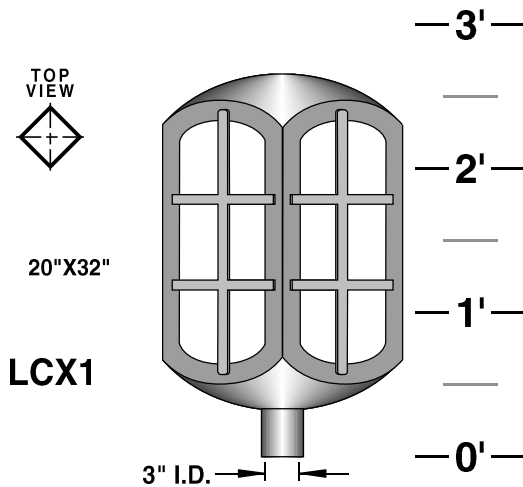

(SPECIFY AS SUFFIX TO LUMINAIRE NO.)

**CAST ALUMINUM CONSTRUCTION. LUMINAIRE PROVIDED WITH ACRYLIC OR POLYCARBONATE LENSES**

**BALLASTS ARE H.P.F. / C.W.A. AUTOTRANSFORMER, -20° STARTING TEMPERATURE**

LCX1	LCX2	METAL HALIDE	HIGH PRESSURE SODIUM	MERCURY VAPOR	FOR FLUOR. LAMPS CONSULT FACTORY
		50W.	50W.	50W.	INC. TO 200W.
	70W.	70W.	75W.		
	100W.	100W.	100W.		
	175W.	150W.	175W.		
	250W.	250W.	250W.		

U.L. Listed for wet location

INTERNAL LOUVER

IL

WIDE ANGLE LOUVER SYSTEM (LCX1 ONLY)

OPT

PRISMATIC GLASS REFRACTOR TYPE III TYPE V

PG-III PG-V

GLASS CHIMNEY CLEAR OR 3/4 FROSTED

HOUSE SIDE SHIELD 90°.....HS90°  
 135°.....HS135°  
 180°.....HS180°

PHOTO CELL + VOLTAGE (EXAMPLE: PC120V).....PC+V

SINGLE FUSE (120V., 277V.).....SF

DOUBLE FUSE (208V., 240V., 480V.).....DF

SCALE: 1/4"=1'-0"