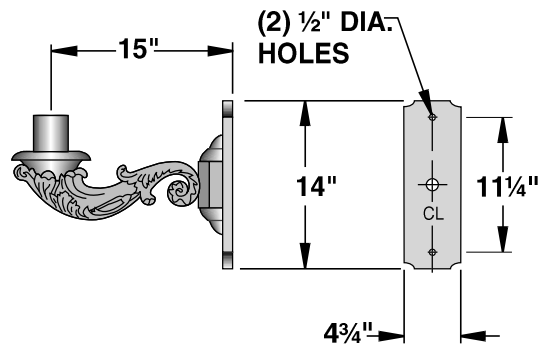

DURABLE CORROSION RESISTANT, CAST ALUMINUM CONSTRUCTION.

XAB-2-180

SCALE: 3/4"=1'-0"

XAB-1

XAB-WM

WM

1

2-180

3-180

3-120

4-120

4-90

5-90