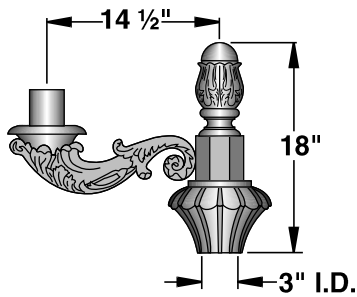

DURABLE CORROSION RESISTANT, CAST ALUMINUM CONSTRUCTION.

XAB-2-180

SCALE: 3/4"=1'-0"

XAB-1

XAB-WM

WM

1

2-180

3-180

3-120

4-120

4-90

5-90