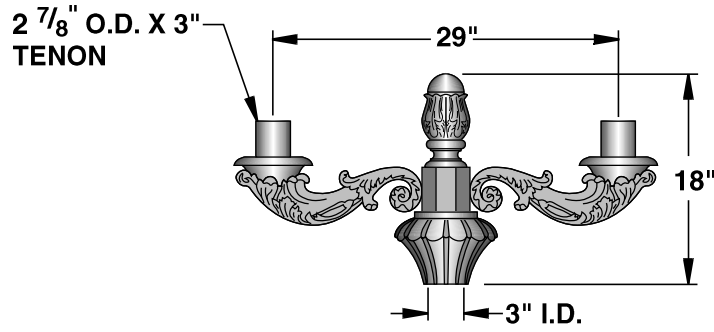

DURABLE CORROSION RESISTANT, CAST ALUMINUM CONSTRUCTION.

XAB-2-180

SCALE: 3/4"=1'-0"

XAB-1

XAB-WM

WM

1

2-180

3-180

3-120

4-120

4-90

5-90