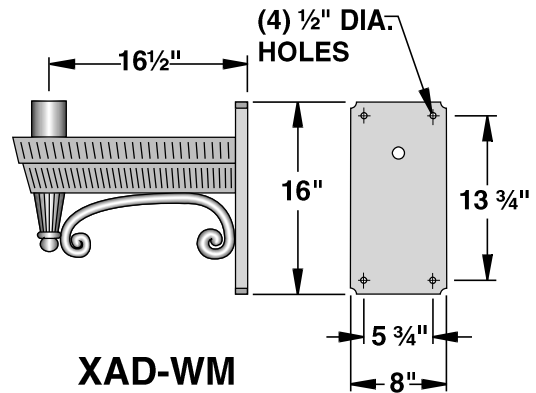

DURABLE CORROSION RESISTANT, CAST ALUMINUM CONSTRUCTION.

XAD-2-180

SCALE: 3/4"=1'-0"

XAD-1

XAD-WM

WM

1

2-180

3-180

4-90

5-90