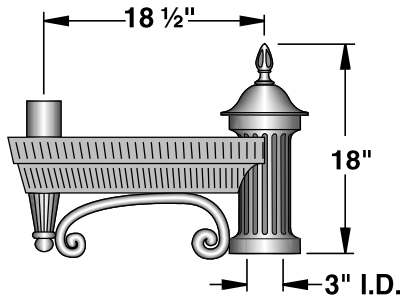

DURABLE CORROSION RESISTANT, CAST ALUMINUM CONSTRUCTION.

XAD-2-180

SCALE: 3/4"=1'-0"

XAD-1

XAD-WM

WM

1

2-180

3-180

4-90

5-90