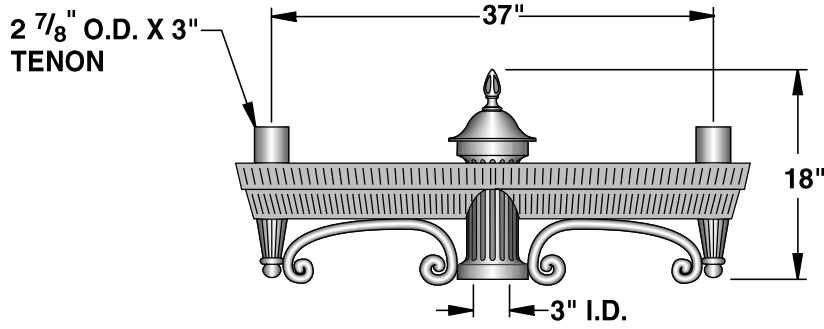

DURABLE CORROSION RESISTANT, CAST ALUMINUM CONSTRUCTION.

XAD-2-180

SCALE: 3/4"=1'-0"

XAD-1

XAD-WM

WM

1

2-180

3-180

4-90

5-90