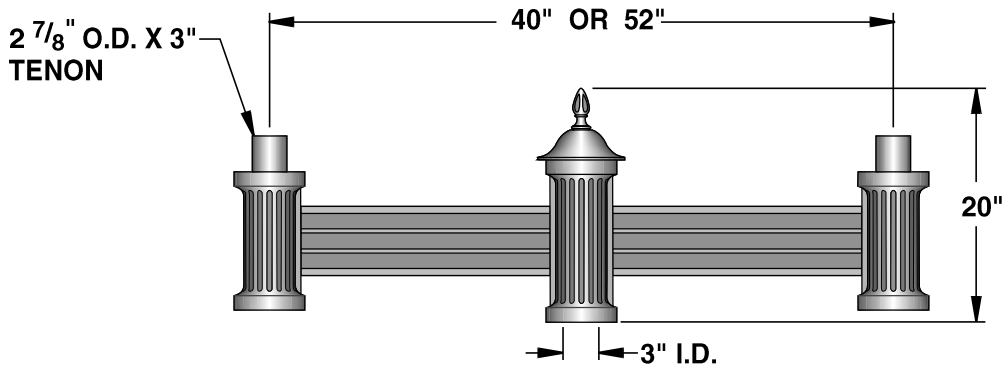

DURABLE CORROSION RESISTANT, CAST ALUMINUM CONSTRUCTION.

XAX-2-180

SCALE: 3/4"=1'-0"

XAX-1

XAX-WM

WM

1

2-180

3-180

3-120

4-120

4-90

5-90