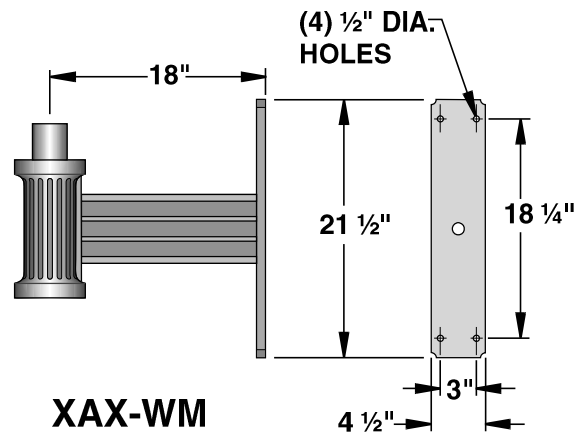

DURABLE CORROSION RESISTANT, CAST ALUMINUM CONSTRUCTION.

XAX-2-180

SCALE: 3/4"=1'-0"

XAX-1

XAX-WM