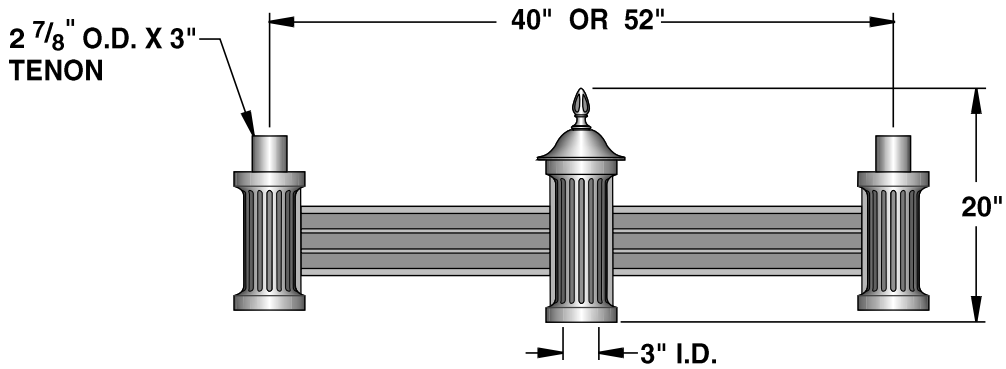

DURABLE CORROSION RESISTANT, CAST ALUMINUM CONSTRUCTION.

XAX-2-180

SCALE: 3/4"=1'-0"

XAX-1

XAX-WM