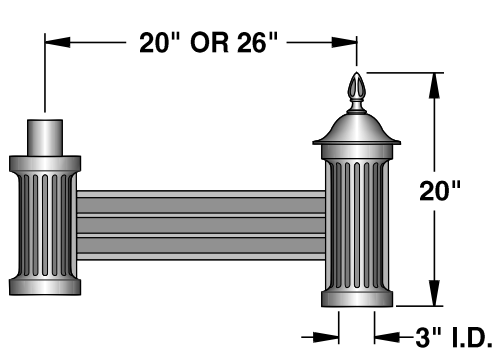

DURABLE CORROSION RESISTANT, CAST ALUMINUM CONSTRUCTION.

XAX-2-180

SCALE: 3/4"=1'-0"

XAX-1

XAX-WM