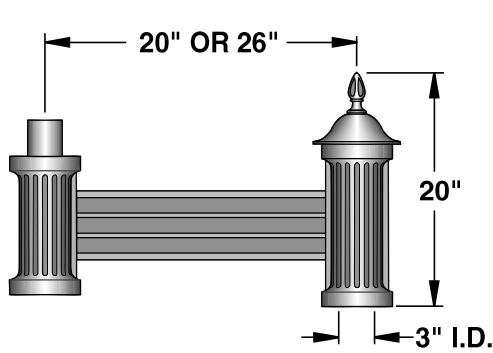

DURABLE CORROSION RESISTANT, CAST ALUMINUM CONSTRUCTION.

XAX-2-180

SCALE: 3/4"=1'-0"

XAX-1

XAX-WM

WM

1

2-180

3-180

3-120

4-120

4-90

5-90