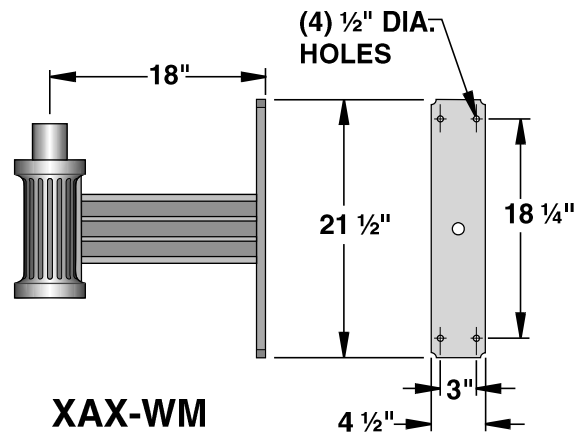

DURABLE CORROSION RESISTANT, CAST ALUMINUM CONSTRUCTION.

XAX-2-180

SCALE: 3/4"=1'-0"

XAX-1

XAX-WM

WM

1

2-180

3-180

3-120

4-120

4-90

5-90