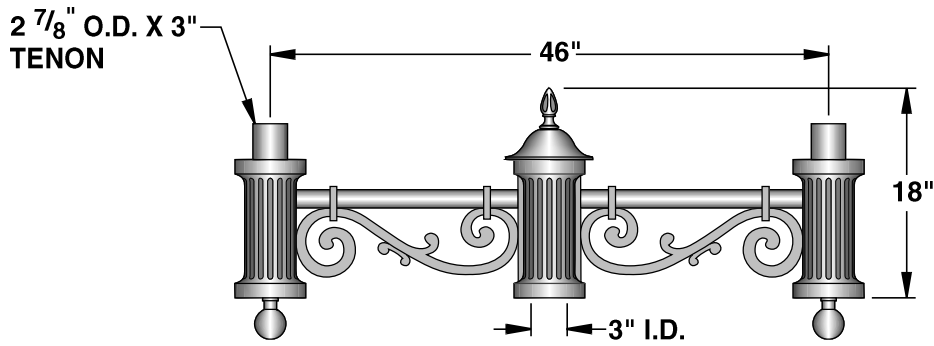

DURABLE CORROSION RESISTANT, CAST ALUMINUM CONSTRUCTION.

XAY-2-180

SCALE: 3/4"=1'-0"

XAY-1

XAY-WM

sun valley  
LIGHTING

660 WEST AVENUE O, PALMDALE, CA 93551  
(661) 233-2000  
FAX (661) 233-2001  
www.sunvalleylighting.com