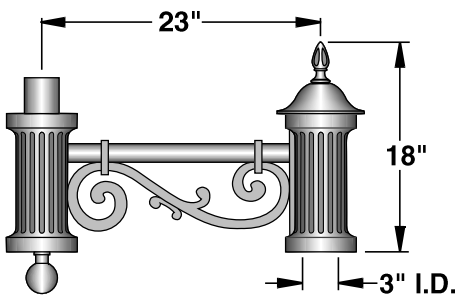

DURABLE CORROSION RESISTANT, CAST ALUMINUM CONSTRUCTION.

XAY-2-180

SCALE: 3/4"=1'-0"

XAY-1

XAY-WM

sun valley  
LIGHTING

660 WEST AVENUE O, PALMDALE, CA 93551  
(661) 233-2000  
FAX (661) 233-2001  
www.sunvalleylighting.com