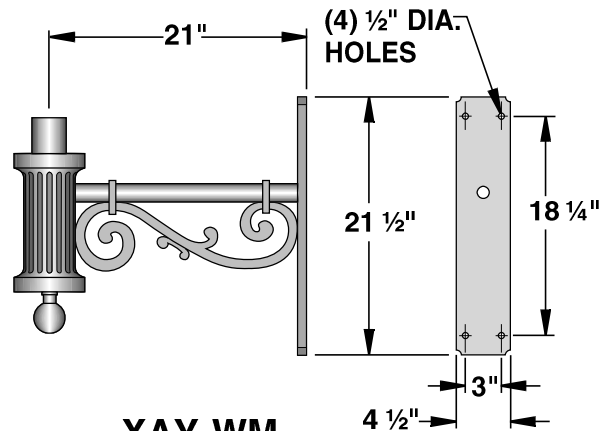

DURABLE CORROSION RESISTANT, CAST ALUMINUM CONSTRUCTION.

XAY-2-180

SCALE: 3/4"=1'-0"

XAY-1

XAY-WM

sun valley  
LIGHTING

660 WEST AVENUE O, PALMDALE, CA 93551  
(661) 233-2000  
FAX (661) 233-2001  
www.sunvalleylighting.com