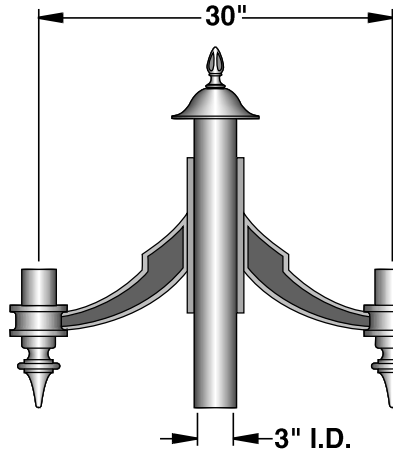

DURABLE CORROSION RESISTANT, CAST AND EXTRUDED ALUMINUM CONSTRUCTION.

XAZ-DN-2-180

XAZ-UP-2-180

SCALE: 3/4"=1'-0"

XAZ-1

XAZ-WM

WM

1

2-180

3-180

3-120

4-120

4-90

5-90