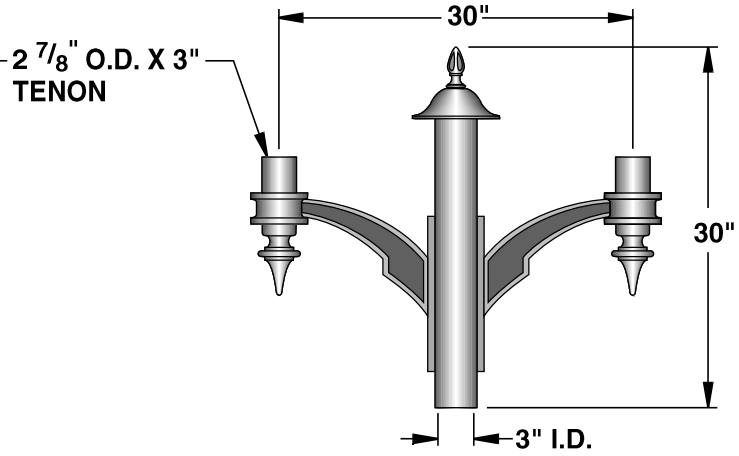

DURABLE CORROSION RESISTANT, CAST AND EXTRUDED ALUMINUM CONSTRUCTION.

XAZ-DN-2-180

XAZ-UP-2-180

SCALE: 3/4"=1'-0"

XAZ-1

XAZ-WM

WM

1

2-180

3-180

3-120

4-120

4-90

5-90