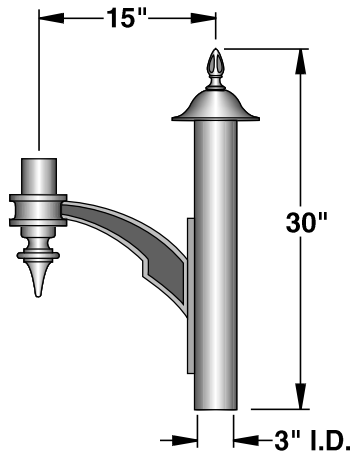

DURABLE CORROSION RESISTANT, CAST AND EXTRUDED ALUMINUM CONSTRUCTION.

XAZ-DN-2-180

XAZ-UP-2-180

SCALE: 3/4"=1'-0"

XAZ-1

XAZ-WM

WM

1

2-180

3-180

3-120

4-120

4-90

5-90