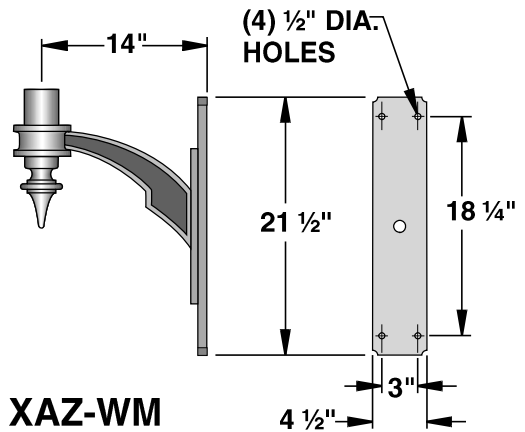

DURABLE CORROSION RESISTANT, CAST AND EXTRUDED ALUMINUM CONSTRUCTION.

XAZ-DN-2-180

XAZ-UP-2-180

SCALE: 3/4"=1'-0"

XAZ-1

XAZ-WM

WM

1

2-180

3-180

3-120

4-120

4-90

5-90