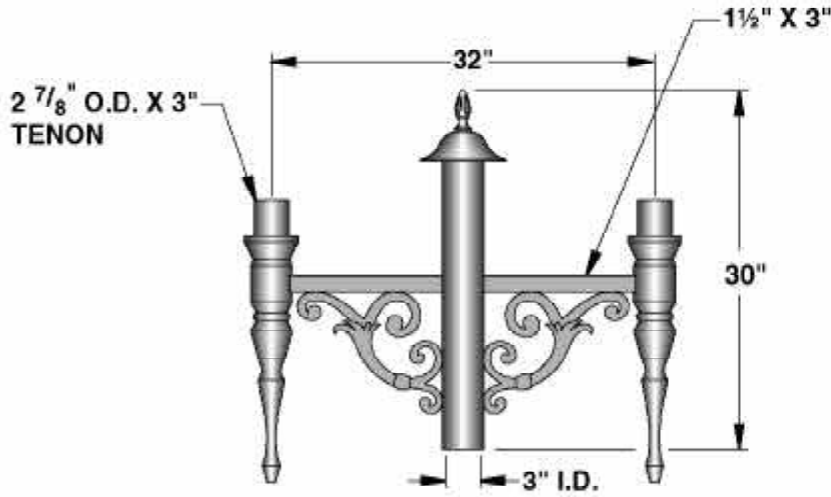

DURABLE CORROSION RESISTANT, CAST AND EXTRUDED ALUMINUM CONSTRUCTION.

XBD-2-180

SCALE: 3/4"=1'-0"

XBD-1

XBD-WM

WM

1

2-180

3-180

3-120

4-120

4-90

5-90