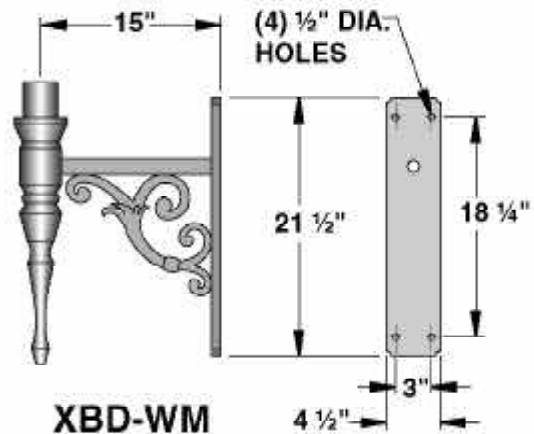

DURABLE CORROSION RESISTANT, CAST AND EXTRUDED ALUMINUM CONSTRUCTION.

XBD-2-180

SCALE: 3/4"=1'-0"

XBD-1

XBD-WM

WM

1

2-180

3-180

3-120

4-120

4-90

5-90