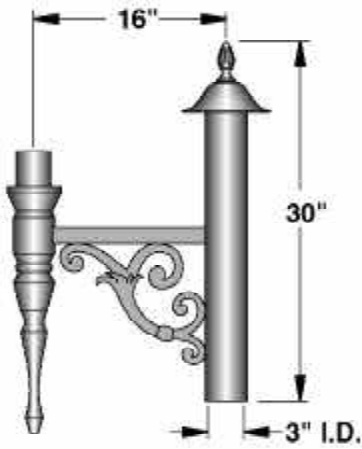

DURABLE CORROSION RESISTANT, CAST AND EXTRUDED ALUMINUM CONSTRUCTION.

XBD-2-180

SCALE: 3/4"=1'-0"

XBD-1

XBD-WM

WM

1

2-180

3-180

3-120

4-120

4-90

5-90