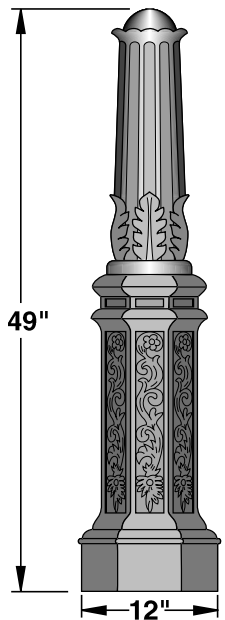

B900 BOLLARD

CAST ALUMINUM CONSTRUCTION

BOLLARD ACCESSORIES

(SPECIFY AS SUFFIX
TO BOLLARD NO.)

B9C-CAP

B9C-BAL

8" DIA. BOLT
CIRCLE

HAND HOLE
LOCATION

ANCHOR
RING 1"
ABOVE
GRADE

MAIL BOX
SINGLE

MBS

MAIL BOX
DOUBLE

MBD

BOLLARD
EYE BOLT

BEB

sun valley
LIGHTING