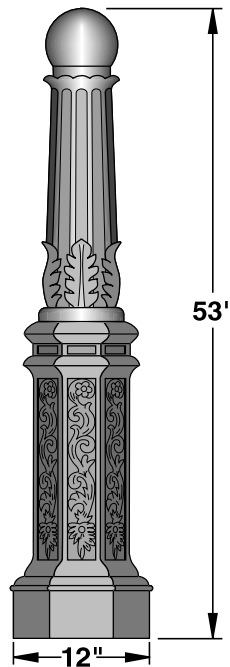

B900 BOLLARD

CAST ALUMINUM CONSTRUCTION

BOLLARD ACCESSORIES

(SPECIFY AS SUFFIX
TO BOLLARD NO.)

B9C-CAP

B9C-BAL

8" DIA. BOLT
CIRCLE

HAND HOLE
LOCATION

ANCHOR
RING 1"
ABOVE
GRADE

MAIL BOX
SINGLE

MBS

MAIL BOX
DOUBLE

MBD

BOLLARD
EYE BOLT

BEB

sun valley
LIGHTING