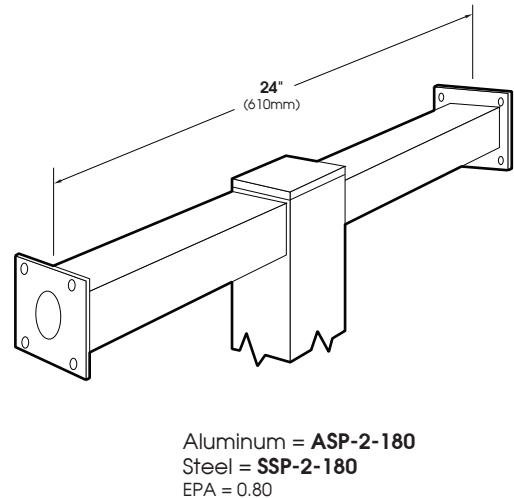

SCALE: 1/2"=1'