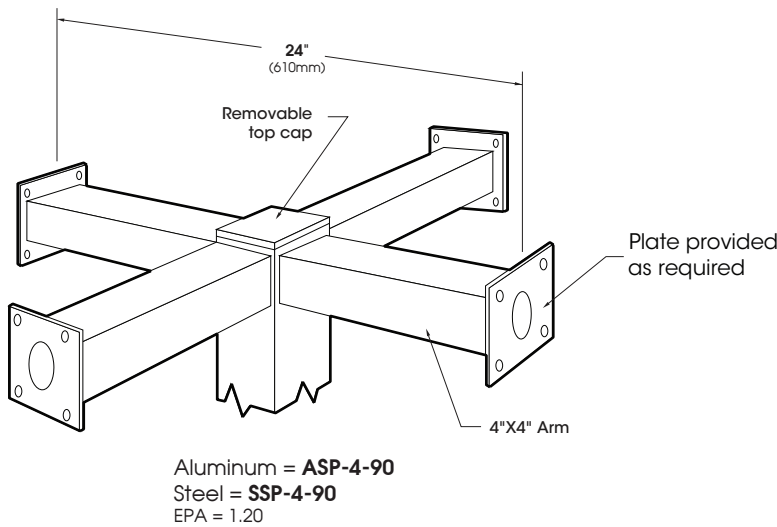

SCALE: 1/2"=1'