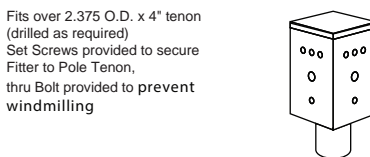

RST4 Fits 4" Sq. Pole

RST5 Fits 5" Sq. Pole

RST6 Fits 6" Sq. Pole
Removable Tenon for Square Poles

Fits over 2.375 O.D.

ST23
Street Arm Adaptor

T3120
Top 3 Way Fitter Adaptor

T490
Top 4 Way Fitter Adaptor

Spoke Arms Assemblies mount over 2.375" O.D. Tenon - 2.375 O.D. x 4" Arms provided

SAT1

SAT2-180

SAT2-90

SAT3-9

SAT3-120

SAT4-90

Set Screws provided to secure Spoke Arm Assembly to Pole Tenon

SAT