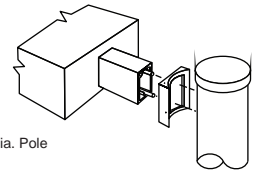

Available for 4" and 5" Round Poles
20'-0" max. height

HNB
Hinged Base - Round

Available for 4" and 5" Square Poles
20'-0" max. height

HNB
Hinged Base - Square

RBC
Round Base Cover

G.F.I. RECEPTACLES

GFI
G.F.I. Receptacle with Cover

GFI-HU
G.F.I. Receptacle with In-Use Cover

MOUNTING

CM
Chain Mount

SM
Stem Mount & Swivel Canopy

NKLE23 Fits over 2.375 O.D.
NKLE27 Fits over 2.875 O.D.
Adjustable Knuckle Fitter

PT27 2.875 O.D. X 4" Tenon
Pole Tenon

PT23 2.375 O.D. X 4" Tenon
Pole Tenon

RPA4 Fits 4" Dia. Pole

RPA5 Fits 5" Dia. Pole

RPA6 Fits 6" Dia. Pole
Round Pole Adaptor

RRT4 Fits 4" Dia. Pole

RRT5 Fits 5" Dia. Pole

RRT6 Fits 6" Dia. Pole
Removable Tenon for Round Poles