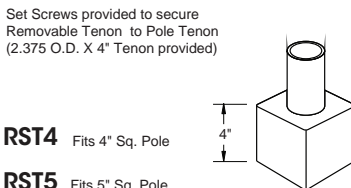

PT23 2.375 O.D. X 4" Tenon
Pole Tenon

RPA4 Fits 4" Dia. Pole

RPA5 Fits 5" Dia. Pole

RPA6 Fits 6" Dia. Pole
Round Pole Adaptor

RRT4 Fits 4" Dia. Pole

RRT5 Fits 5" Dia. Pole

RRT6 Fits 6" Dia. Pole
Removable Tenon for Round Poles