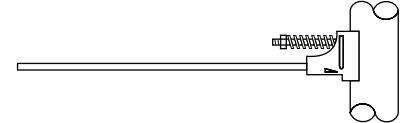

ACCESSORIES

BANNER ARMS

Standard Length 18"

FBA
Fixed Banner Arm

Standard Length 18"

RBA
Field Rotatable Banner Arm

Standard Length 24"

BBA
Breakaway Banner Arm