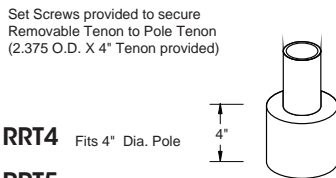

PT27 2.875 O.D. X 4" Tenon
Pole Tenon

RRT4 Fits 4" Dia. Pole

RRT5 Fits 5" Dia. Pole

RRT6 Fits 6" Dia. Pole
Removable Tenon for Round Poles