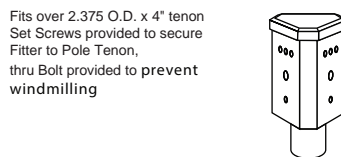

RST4 Fits 4" Sq. Pole

RST5 Fits 5" Sq. Pole

RST6 Fits 6" Sq. Pole
Removable Tenon for Square Poles

Fits over 2.375 O.D.

ST23
Street Arm Adaptor

T3120
Top 3 Way Fitter Adaptor

T490
Top 4 Way Fitter Adaptor

Spoke Arms Assemblies mount over 2.375" O.D. Tenon - 2.375 O.D. x 4" Arms provided

SAT1

SAT2-180

SAT2-90

SAT3-9

SAT3-120

SAT4-90

Set Screws provided to secure Spoke Arm Assembly to Pole Tenon

SAT