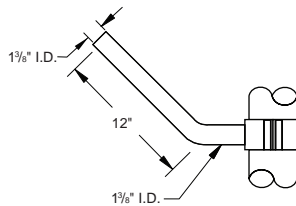

Standard Length 12"

FBH
Fixed Basket Holder

Standard Length 12"

RBH
Field Rotatable Basket Holder

RSS
Field Rotatable Street Sign

FFH
Fixed Flag Holder

RFH
Field Rotatable Flag Holder

BASE COVERS

Available for 4" and 5" Round Poles
20'-0" max. height

HNB
Hinged Base - Round

Available for 4" and 5" Square Poles
20'-0" max. height

HNB
Hinged Base - Square

RBC
Round Base Cover

G.F.I. RECEPTACLES

GFI
G.F.I. Receptacle with Cover

PT23 2.375 O.D. X 4" Tenon
Pole Tenon

RPA4 Fits 4" Dia. Pole

RPA5 Fits 5" Dia. Pole

RPA6 Fits 6" Dia. Pole
Round Pole Adaptor

RRT4 Fits 4" Dia. Pole

RRT5 Fits 5" Dia. Pole

RRT6 Fits 6" Dia. Pole
Removable Tenon for Round Poles

RST4 Fits 4" Sq. Pole

RST5 Fits 5" Sq. Pole

RST6 Fits 6" Sq. Pole
Removable Tenon for Square Poles

Fits over 2.375 O.D.

ST23
Street Arm Adaptor

T3120
Top 3 Way Fitter Adaptor

T490
Top 4 Way Fitter Adaptor

Spoke Arms Assemblies mount over 2.375" O.D. Tenon - 2.375 O.D. x 4" Arms provided