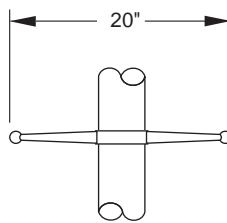

MISCELLANEOUS

BEB

Banner Eye Bolt

RLR

Field Rotatable Ladder Rest