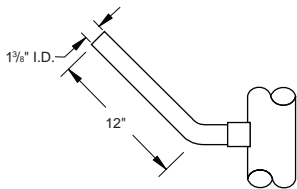

Standard Length 12"

FBH
Fixed Basket Holder

Standard Length 12"

RBH
Field Rotatable Basket Holder

RSS
Field Rotatable Street Sign

FFH
Fixed Flag Holder

RFH
Field Rotatable Flag Holder

BASE COVERS

Available for 4" and 5" Round Poles
20'-0" max. height

HNB
Hinged Base - Round

Available for 4" and 5" Square Poles
20'-0" max. height

HNB
Hinged Base - Square

RBC
Round Base Cover

G.F.I. RECEPTACLES

GFI
G.F.I. Receptacle with Cover

PT23 2.375 O.D. X 4" Tenon
Pole Tenon

RPA4 Fits 4" Dia. Pole

RPA5 Fits 5" Dia. Pole

RPA6 Fits 6" Dia. Pole
Round Pole Adaptor

RRT4 Fits 4" Dia. Pole

RRT5 Fits 5" Dia. Pole

RRT6 Fits 6" Dia. Pole
Removable Tenon for Round Poles

RST4 Fits 4" Sq. Pole

RST5 Fits 5" Sq. Pole

RST6 Fits 6" Sq. Pole
Removable Tenon for Square Poles

Fits over 2.375 O.D.

ST23
Street Arm Adaptor

T3120
Top 3 Way Fitter Adaptor

T490
Top 4 Way Fitter Adaptor

Spoke Arms Assemblies mount over 2.375" O.D. Tenon - 2.375 O.D. x 4" Arms provided