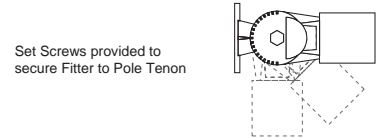

Available for 4" and 5" Round Poles
20'-0" max. height

HNB
Hinged Base - Round

Available for 4" and 5" Square Poles
20'-0" max. height

HNB
Hinged Base - Square

RBC
Round Base Cover

G.F.I. RECEPTACLES

GFI
G.F.I. Receptacle with Cover

GFI-HU
G.F.I. Receptacle with In-Use Cover

MOUNTING

CM
Chain Mount

SM
Stem Mount & Swivel Canopy

NKLE23 Fits over 2.375 O.D.
NKLE27 Fits over 2.875 O.D.
Adjustable Knuckle Fitter

PT27 2.875 O.D. X 4" Tenon
Pole Tenon